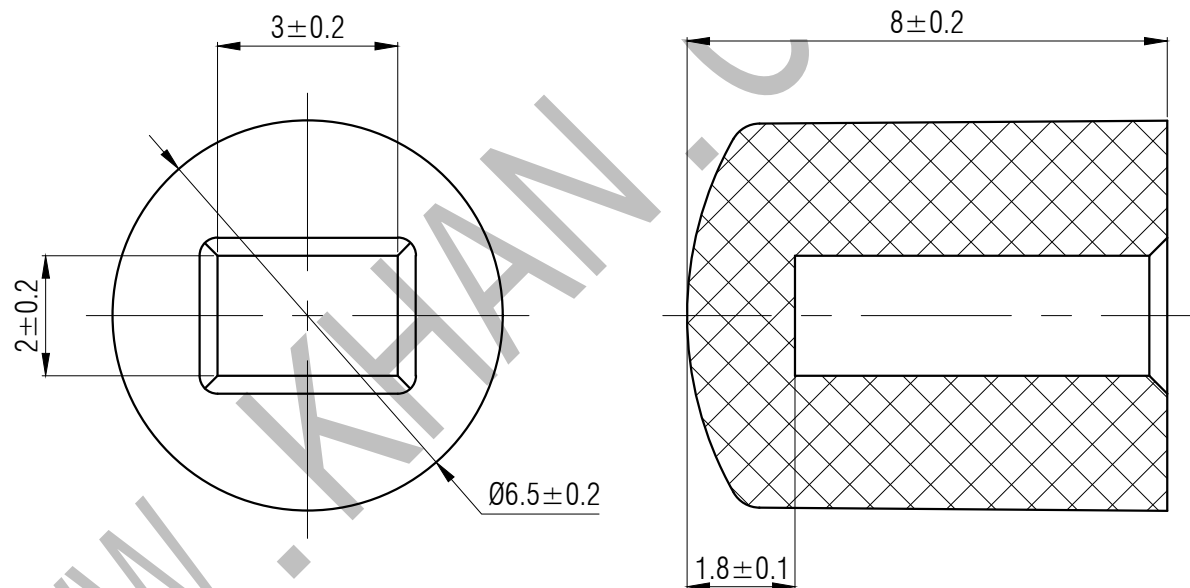

SWITCH CAP
P/N:SC310

Materials ABS

Color Black,Red
(OEM AVAILABLE)

Packaging

Bulk Package
Inner Package: Plastic bag
Outer Package: Carton

VERSION		PROJECTION	DESIGN	
KH14FE22E				
SCALE	SIZE	 Dimensions are shown:mm(inches)	DRAWN	
8:1	A4		2014.02.20	APPROVAL